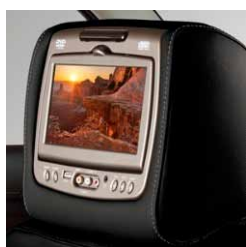

RSE - Head Restraint DVD System

2016 Silverado/Sierra

Make time fly for your rear-seat passengers in your Silverado/Sierra 1500 with this Rear-Seat Entertainment System (RSE) featuring dual LCD monitors that are mounted on the rear of the front seat head restraints. A single DVD player, along with multiple other inputs (SD, USB, micro HDMI), can send audio and video content to either one display or both displays at the same time. This accessory is not compatible with the factory Rear-Seat Entertainment (RSE) option. Available in a variety of colors. MSRP $1,995