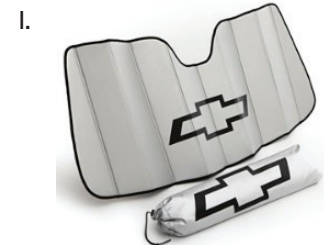

ACCESSORIES

A. ROOF RACK CROSS RAIL PACKAGE These stylish cross rails attach to the factory Roof Rack Side Rails. They utilize the industry standard T-slot attachments and serve as the base-mount for cargo carriers and other cargo management accessories.

B. BODYSIDE MOLDING Add a finished look to the exterior of your Suburban with this Front and Rear Side Door Bodyside Molding Package.

C. TRAILER HITCH CLOSEOUT Complete the look of the rear of your Suburban with this custom-molded Trailer Hitch Closeout. It hides the receiver opening when the Ball Mount Assembly has been removed.

D. 22 INCH WHEEL & TIRE PACKAGE Personalize your Suburban with a set of 22 Inch Accessory Wheels. A variety of styles are available. Package includes Tires, Tire Pressure Monitors, and Center Caps. Pictured: 5-Split-Spoke Ultra Bright Machined High-Gloss Black (CK160)

E. FRONT FLOOR CONSOLE ORGANIZER Make better use of the front center console storage bin with this removable organizer. Designed for exact fit, this organizer transforms the tall bin into a two-tiered storage compartment. Larger items can be stored below the organizer, while smaller items, such as CDs, DVDs, cell phones, etc. can be stored in the organizer itself.

F. TOW HOOKS Add functionality and enhance the appearance of your Suburban with chrome or black Tow Hooks. These front hooks are for vehicle recovery only.

G. GRILLE Add a distinctive appearance to your Suburban with a Chrome Grille. It's specifically designed for your vehicle and includes the Chevrolet Bowtie logo. Available in two styles.

H. EXHAUST TIP Add a sporty appearance to your Suburban with Single- or Dual-walled Exhaust Tips made from highly polished, T-304 stainless steel and available in straight or angle cuts.